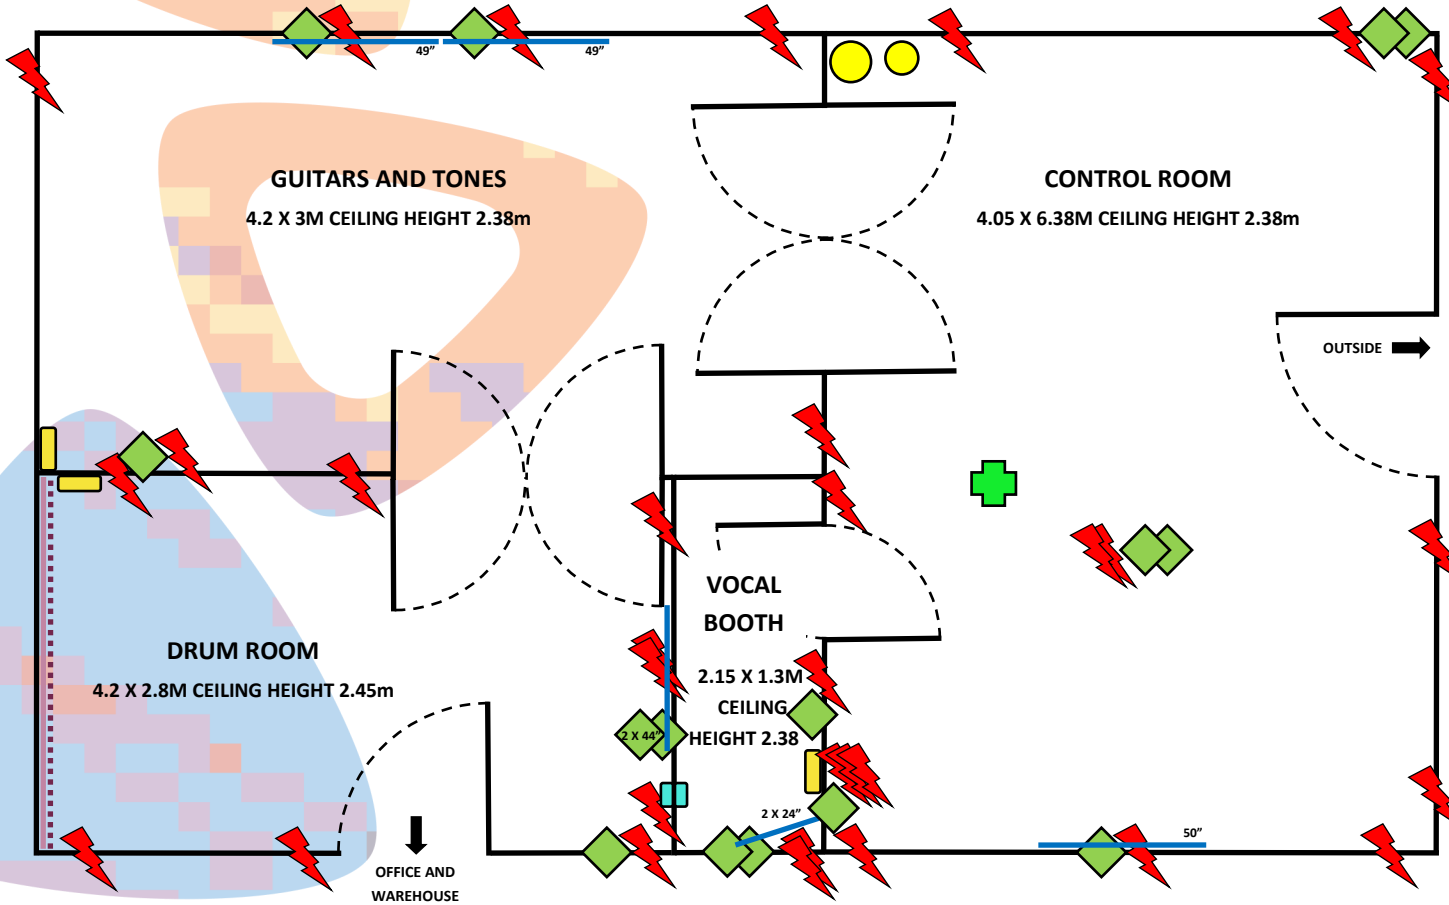

STUDIO A

DIMENSIONS PER ROOM

- | | | | |
|---|-----------------------------|---|------------------------|
|  | 240V 13A TWIN SOCKET |  | FIRST AID KIT |
|  | TWIN CAT 6 RJ45 SOCKETS |  | WALL MOUNTED XLR PATCH |
|  | TELEVISION |  | WALL MOUNTED NL4 PATCH |
|  | HDMI IN |  | SLATE WALL |
|  | FIRE EXTINGUISHERS (POWDER) |  | CURTAIN |